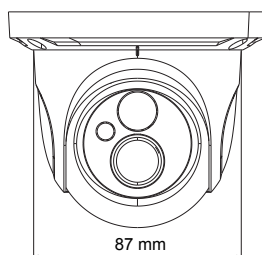

Lite TVI Series

IR Eyeball Dome Camera

Lite HD-TVI

1080P | 3.6MM | Day&Night ICR

Features

- 1080P real time image, high resolution, true color
- HD TVI lossless video output
- CMOS progressive scan, perfectly capture the moving object
- High speed, long distance, real time transmission
- Auto color to B / W at low illumination
- Support ICR switch, true day / night
- Support noise reduction function
- 10 ~ 20m (60FT) IR night view distance, matrix lights and LED lights optional
- 3.6mm Fixed Lens
- IP66 ingress protection

Dimensions

Available Accessories

Base Tray

Specifications

Model	VTC-8AE3
Specifications	
Camera	
Image Sensor	1 / 3 "CMOS
Resolution	1920 x 1080
Image System	PAL / NTSC
Min. Illumination	0 Lux (LED ON)
Lens	3.6 mm
IR Distance	10 ~ 20 m
Water-proof	IP 66
Video Output	BNC x 1
Image Size	1080P (1920 x 1080)
Frame Rate	30 fps (60 Hz), 25 fps (50 Hz)
Functions	
Day & Night	Yes (ICR)
S / N Ratio	> 52 dB (AGC off)
Electronic Shutter	1 / 50s ~ 1 / 50000s (PAL); 1 / 60s ~ 1 / 50000s (NTSC)
AGC	Yes
White Balance	Auto White Balance
Others	
Power Supply	DC 12V (± 10 %)
Working Environment	- 20 °C ~ 50 °C, 10 % ~ 90 % humidity
Dimensions (mm)	Φ 87 x 108