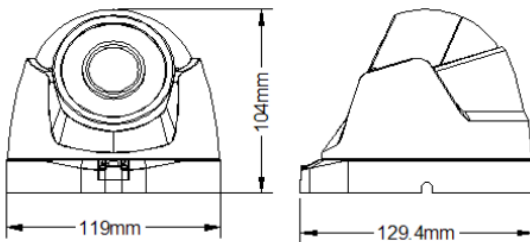

### Dimensions

### Specifications

Image Sensor	1/2.9" 2.0MP SONY Exmor CMOS
Effective Pixels	1945(H) × 1097 (V)
Resolution	Digital:1920×1080p(1080p/30fps) Analog:700TVL
S/N Ratio	≥ 50dB (AGC Off)
Min. Illumination	COLOR: 0.1Lux@(F2.0, AGC ON) B&W: 0.001Lux@(F2.0, AGC ON)
Scanning System	Progressive
Video Output	HD-Analog: HD-CVI (TVI AHD)(1080P、720P) Analog: 1Vp-p Composite Output (75Ω/BNC)
Day&Night	EXTERN,COLOR, B&W,AUTO
White Balance	Auto
OSD	English / Chinese
Defog	OFF/ON
WDR	OFF/LOW/MIDDLE/HIGH
Privacy Mask	ON/OFF (16 Areas)
Motion Detection	ON/OFF (4 Areas)
IR LED	3pcs IR Array
Lens	2.8-12mm Auto Focus
IR Range	40m
Power Supply	DC12V±10%(AC24V Optional)
Power Consumption	<4W
Weight	500g
IP Rating	IP66
Storage Temperature	-20℃~60℃
Working Temperature/Humidity	-10℃ ~60℃, Humidity 90% or less (non-condensing)