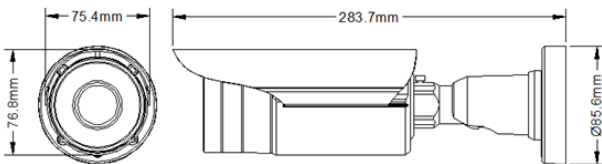

## Features

- 1/2.9" 2MP SONY Exmor CMOS
- 100 dB ROI Window True WDR
- Auto Defog, HLC, Privacy mask, motion detection, 32X Sense up
- 2D/3D DNR, anti-ghost effect
- HDCVI/HDTV/AHD(output Selectable from OSD Switch) & 960H 900TVL output simultaneously
- Multi Languages OSD Control from Recorder
- DC12V

## Dimensions

## Specifications

Image Sensor	1/2.9" 2.0MP SONY Exmor CMOS
Effective Pixels	1945(H) × 1097 (V)
Resolution	Digital:1920×1080p(1080p/30fps) Analog:700TVL
S/N Ratio	≥50dB (AGC Off)
Min. Illumination	COLOR: 0.1Lux@(F2.0, AGC ON) B&W: 0.001Lux@(F2.0, AGC ON)
Scanning System	Progressive
Video Output	HD-Analog: HD-CVI (TVI AHD) (1080P、720P) Analog: 1Vp-p Composite Output (75Ω/BNC)
Day&Night	EXTERN,COLOR, B&W,AUTO
White Balance	Auto
OSD	English / Chinese
Defog	OFF/ON
WDR	OFF/LOW/MIDDLE/HIGH
Privacy Mask	ON/OFF (16 Areas)
Motion Detection	ON/OFF (4 Areas)
IR LED	4pcs IR Array
Lens	2.8-12mm Auto Focus
IR Range	50m
Power Supply	DC12V±10% (AC24V Optional)
Power Consumption	<7.5W
Weight	880g
IP Rating	IP66
Storage Temperature	-20℃~60℃
Working Temperature/Humidity	-10℃ ~60℃, Humidity 90% or less (non-condensing)