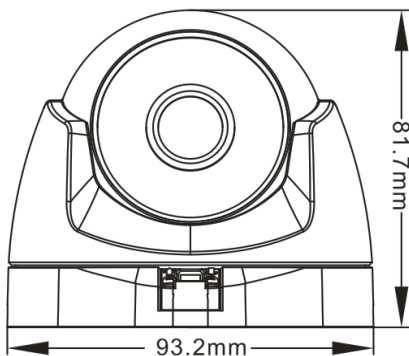

Lite HD-IP

3.6MM | 4MP | Day&Night
ICR

Features

- 1/3" 4M BSI CMOS Sensor
- H.265/H.264 Encoding, Max Resolution 2688*1520
- 2D/3D DNR, PSW Protection, Free P2P
- Anti-fog, Anti-flicker, Encoding of eight ROIs
- iPhone, iPad & Android Platforms Supported
- Defect pixel correction and digital image stabilization
- Input Voltage: DC12V(POE)

Dimensions

Specifications

| Camera | |
|---------------------------|--|
| Sensor | 1/3" 4MBSI CMOS Sensor |
| Min Illumination | 0.01Lux@F1.2 (0Lux,IR on) |
| S/N | ≥50dB(AGC OFF) |
| WDR | D-WDR |
| IR LEDs | 2 pcs IR Array |
| IR Range | 30m |
| Lens | 3.6mm |
| Current | 480mA |
| Power Consumption | <6W |
| Weight | 320g |
| IP Rating | IP66 |
| Interface | |
| Ethernet | RJ45 10M/100M |
| Audio Input | 1CH Audio Input |
| Video Encode | |
| Encoding | H.265, H.264 |
| Resolution(Main Stream) | 2688*1520, 1-15 fps |
| | 2048*1536, 1-25(30)fps |
| | 1920*1080, 1-25(30)fps |
| | 1280*720, 1-25(30)fps |
| Resolution(Sub Stream) | 1280*720, 1-25(30)fps |
| | 640*480, 1-25(30)fps |
| | 320*240, 1-25(30)fps |
| Resolution(Mob Stream) | 640*480,1-25(30)fps,320*240,1-25(30)fps |
| Video Compression | 64kbps-8000kbps Continuously Adjustable, CBR/VBR Supported |
| Subtitle Overlay | Channel Name, Date&Time, Stream Information Overlay, Overlay Position Adjustable |
| Data Transfer and Storage | |
| Data Storage | Video, Image |
| Storage Mechanism | Manual, Auto(Loop, Timing, Alarm Switch Input, Motion Detection) |
| Alarm Data Transfer | FTP, E-mail, Brower, Management Software |
| Network Protocol | HTTP,TCP,ARP,RTSP,RTP,UDP,RTCP,SMTP,FTP,DHCP,DNS, DDNS,PPPoE,IPv4, UPnP,NTP |
| ONVIF Protocol | ONVIF 2.4 Supported |
| Client-side Browse | IE,firefox |
| General Parameters | |
| Input Voltage | DC12V±10% |
| Working Temperature | -40℃~+50℃ |
| Working Humidity | <90%RH(No Condensation) |