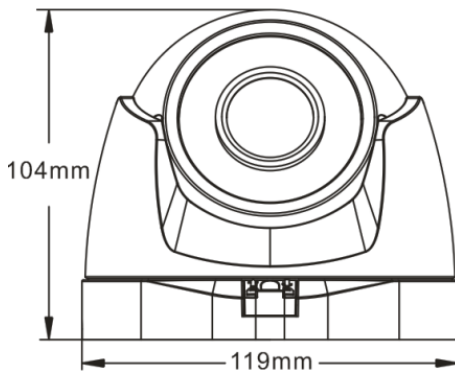

### Lite HD-IP

**2.8-12MM | 4MP | Day&Night ICR**

### Features

- 1/3" 4M BSI CMOS Sensor
- H.265/H.264 Encoding, Max Resolution 2688\*1520
- 2D/3D DNR, PSW Protection, Free P2P
- Anti-fog, Anti-flicker, Encoding of eight ROIs
- iPhone, iPad & Android Platforms Supported
- Defect pixel correction and digital image stabilization
- Input Voltage: DC12V(POE)

### Dimensions

### Specifications

Camera	
Sensor	1/3" 4MBSI CMOS Sensor
Min Illumination	0.01Lux@F1.2 (0Lux,IR on)
S/N	≥50dB(AGC OFF)
WDR	D-WDR
IR LEDs	2 pcs IR Array
IR Range	40m
Lens	2.8-12mm
Current	480mA
Power Consumption	<6W
Weight	530g
IP Rating	IP66
Interface	
Ethernet	RJ45 10M/100M
Audio Input	1CH Audio Input
Video Encode	
Encoding	H.265, H.264
Resolution(Main Stream)	2688*1520, 1-15 fps
	2048*1536, 1-25(30)fps
	1920*1080, 1-25(30)fps
	1280*720, 1-25(30)fps
Resolution(Sub Stream)	1280*720, 1-25(30)fps
	640*480, 1-25(30)fps
	320*240, 1-25(30)fps
Resolution(Mob Stream)	640*480,1-25(30)fps,320*240,1-25(30)fps
Video Compression	64kbps-8000kbps Continuously Adjustable, CBR/VBR Supported
Subtitle Overlay	Channel Name, Date&Time, Stream Information Overlay, Overlay Position Adjustable
Data Transfer and Storage	
Data Storage	Video, Image
Storage Mechanism	Manual, Auto(Loop, Timing, Alarm Switch Input, Motion Detection)
Alarm Data Transfer	FTP, E-mail, Brower, Management Software
Network Protocol	HTTP,TCP,ARP,RTSP,RTP,UDP,RTCP,SMTP,FTP,DHCP,DNS, DDNS,PPPoE,IPv4, UPnP,NTP
ONVIF Protocol	ONVIF 2.4 Supported
Client-side Browse	IE,firefox
General Parameters	
Input Voltage	DC12V±10%
Working Temperature	-40℃~+50℃
Working Humidity	<90%RH(No Condensation)