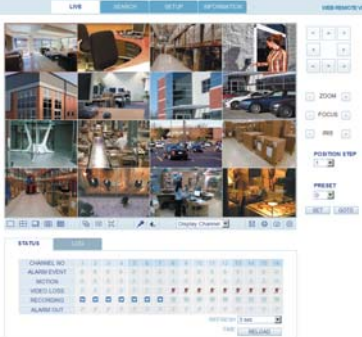

STANDALONE DVR GUI

WEB REMOTE VIEWER