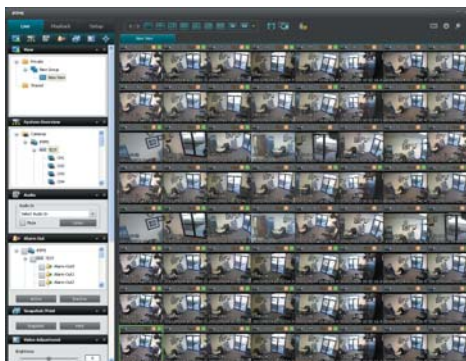

EZ CMS (Connect Analog DVR + EZ IP Camers + EZ IP NVR)