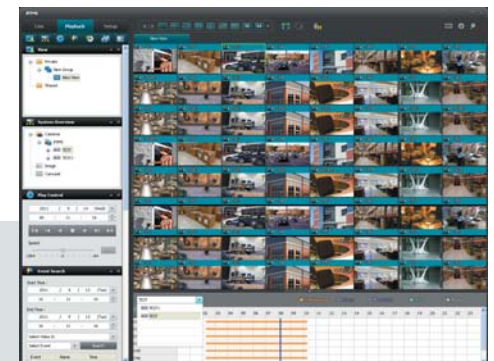

### SETUP

Remote Setup  
Multi DVR control with group  
Exporting in AVI and Still image  
Printing Evidence  
Digital Zoom  
Full Screen Viewing  
Using multiple windows  
Sending a channel to a Floating Windows  
Manually Activating Output Audio when playback mode