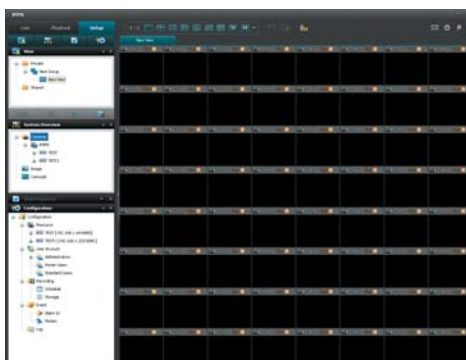

SETUP

Remote Setup
Multi DVR control with group
Exporting in AVI and Still image
Printing Evidence
Digital Zoom
Full Screen Viewing
Using multiple windows
Sending a channel to a Floating Windows
Manually Activating Output Audio when playback mode

PLAYBACK

Timeline browser
Time navigation
Audio when playback mode