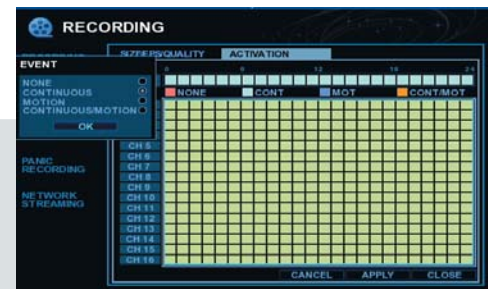

STANDALONE DVR GUI

WEB REMOTE VIEWER

Simple & Easy

- Supports all current internet browsers (Internet Explorer, Firefox, Safari, Chrome)
- PTZ control
- Remote Setup
- Remote Playback
- Remote Backup
- Easy connect and use
- Auto bandwidth control

iPhone REMOTE VIEWER

Smart Phone Remote Viewer

- Remote Search/Setup
- Remote PTZ Control

SETUP

MAIN SETUP

Camera, Display, Sound, System User, Network, Alarm, Disk Watermark, POS, ARCHIVE User Authority, PTZ

RECORDING SETUP

PANIC RECORDING
Motion, Continuous, Combo
By each camera for different resolution setting(CIF/2CIF/D1)

EZ CMS (Connect Analog DVR + EZ IP Camers + EZ IP NVR)

LIVE

upto 64CH Live Video,
Multiple Screen
Live Audio, Backup to Local HDD

SETUP

Remote Setup
Multi DVR control with group
Exporting in AVI and Still image
Printing Evidence
Digital Zoom
Full Screen Viewing
Using multiple windows
Sending a channel to a Floating Windows
Manually Activating Output Audio when playback mode

PLAYBACK

Timeline browser
Time navigation
Audio when playback mode