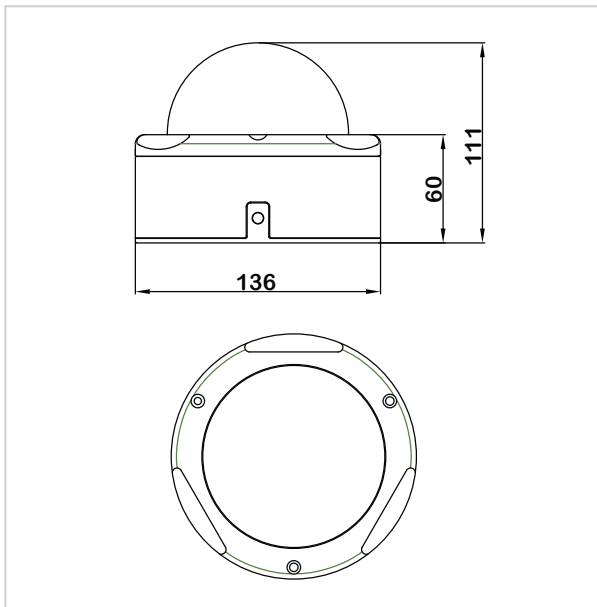

Dimensions

(unit:mm)

EVN-V555	
<b>VIDEO</b>	Aurora DSP
Image Sensor	1/3" Sony Super HAD II
Total Pixels	811(H) x 508(V)
Effective Pixels	768(H) x 494(V)
Scanning System	2:1 Interlace 525 Lines / 60 Fields / 30 Frames
Synchronization	Internal / Line lock
Scanning Frequency	Horizontal: 15.734KHz / Vertical: 59.94Hz
Horizontal Resolution	620TV lines (Color) / 700TV lines (B/W)
Min. Illumination	0.1Lux / 0.01Lux
S/N Ratio (Y signal)	52dB (AGC off, Weight on)
Video Output	1.0Vp-p / 75Ω(Video 0.714Vp-p, Sync 0.286Vp-p)
<b>LENS</b>	
Focal Length	2.8 ~ 12.0mm (F1.2)
Max. Aperture Ratio	1 : 1.2 (Wide) ~ 2.1 (Tele)
Angle Field of View (H)	81.2° ~ 22.2°
<b>OPERATION</b>	
OSD	Multi-language support (English, Japanese, Spanish, Korean)
Camera Title	On / Off
Day & Night	Auto / Color / BW / Ext
ICR (IR Cut Filter Removable)	YES
Digital Zoom	On / Off selectable (2x ~ 10x)
Back Light Compensation	BLC / HLC / Off
Gain Control	Low / High / Off
White Balance	ATW / AWC / Manual (1,800°K ~ 10,500°K)
Electronic Shutter Speed	Auto / Normal (1/60 ~ 1/10,000) / Flickerless
Super DNR	Low / Middle / High / Off selectable
Wide Extended Range	Off / Low / Mid / High
Motion Detection	On / Off selectable (4 Programmable zones)
Privacy Masking	On / Off selectable (4 Programmable zones)
Mirror / Flip	Reverse
Sharpness	On / Off selectable (Level adjustable)
Iris Control	DC / Video
<b>ENVIRONMENTAL</b>	
Operating Temperature	-10°C ~ +50°C
Operating Humidity	30% ~ 80% RH
<b>MECHANICAL</b>	
Ingress Protection	IP 67
Dimensions	136(W) x 111(H)mm, Ø100mm dome
Weight	1300g
<b>ELECTRICAL</b>	
Power Source	24V AC / 12V DC (±10%)
Power Consumption	500mA / 10VA