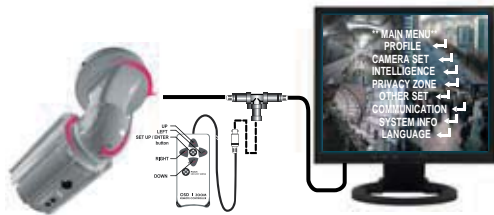

Camera Control via Coaxial Cable