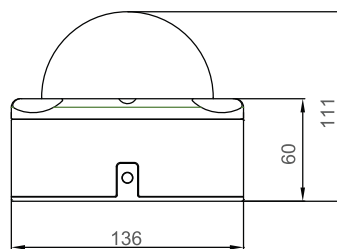

#### Dimensions

Unit : mm

TOP

FRONT

#### Specifications

Model: EVR-V555	
<b>ELECTRICAL</b>	
Input Voltage	DC 12V, AC 24V ±10%
Power Consumption	Less than 700mA
<b>VIDEO</b>	
CCD Device	1/3" SONY 960H EX-View HAD CCD II
Total Pixels	1020(H) x 508(V)
Effective Pixels	976(H) x 494(V)
Scanning System	2 : 1 Interlace
Synchronization	Internal / Line lock
Scanning Frequency	H : 15,734KHz / V : 59.94Hz
Minimum Resolution	750 TVLines
Min. Illumination	Color: 0.1 Lux(50IRE) / 0.06 Lux(15IRE) B/W: 0.08 Lux(50IRE) / 0.006 Lux(15IRE)
S / N Ratio (Y signal)	50dB
Video Output	VBS 1.0Vp-p / 75Ω
<b>LENS</b>	
Zoom Ratio	4X
Focal Length	2.8-12mm Varifocal
Max. Aperture Ratio	1 : 1.2 (Wide) ~ 2.2 (Tele)
Min. Object Distance	0.5m (1.64ft)
Angle Field of View	Horizontal : 102°(Wide) ~ 73°(Tele) Vertical : 73°(Wide) ~ 53°(Tele)
<b>PAN / TILT / ROTATE</b>	
Pan Range	0° ~ 360°
Tilt Range	0° ~ 95°
Rotate Range	0° ~ 360°
<b>OPERATIONAL</b>	
OSD	Multi-Language Support
Camera No / ID	Off / On (Max. 256 No. 8ea ID / 1 Line)
Flickerless	On / Off
High Speed Shutter	1/60(1/50) ~ 1/20Ksec
Auto Gain Control	Level Setting ( 0 - 20)
Day & Night	Auto / Day / Night / Ext1,2
White Balance	ATW / AWC / Manual
2D DNR	Off / Low / Middle / High (Adaptive 2D)
Defog Function / D-WDR	Auto / Manual (Low / Mid / High)
ETC. Function	Sharpness, Reverse(H), Shade
HLC / BLC	Low/Middle/High
Motion Detection	4 Area (On / Off, Position, Sensitivity)
Privacy Masking	4 Area (On / Off, Color, Position)
Color Gain	Manual (0~20)
Gamma(r)	0.4 - 0.65
<b>ENVIRONMENTAL</b>	
Operating Temp/Humidity	Absolute: -10°C ~ +50°C
Storage Temp/Humidity	Less than 90°
<b>MECHANICAL</b>	
IR LED	24 LEDs
Dimensions	136 (W) x 111(H)mm
Weight	1.9lbs. (875g)